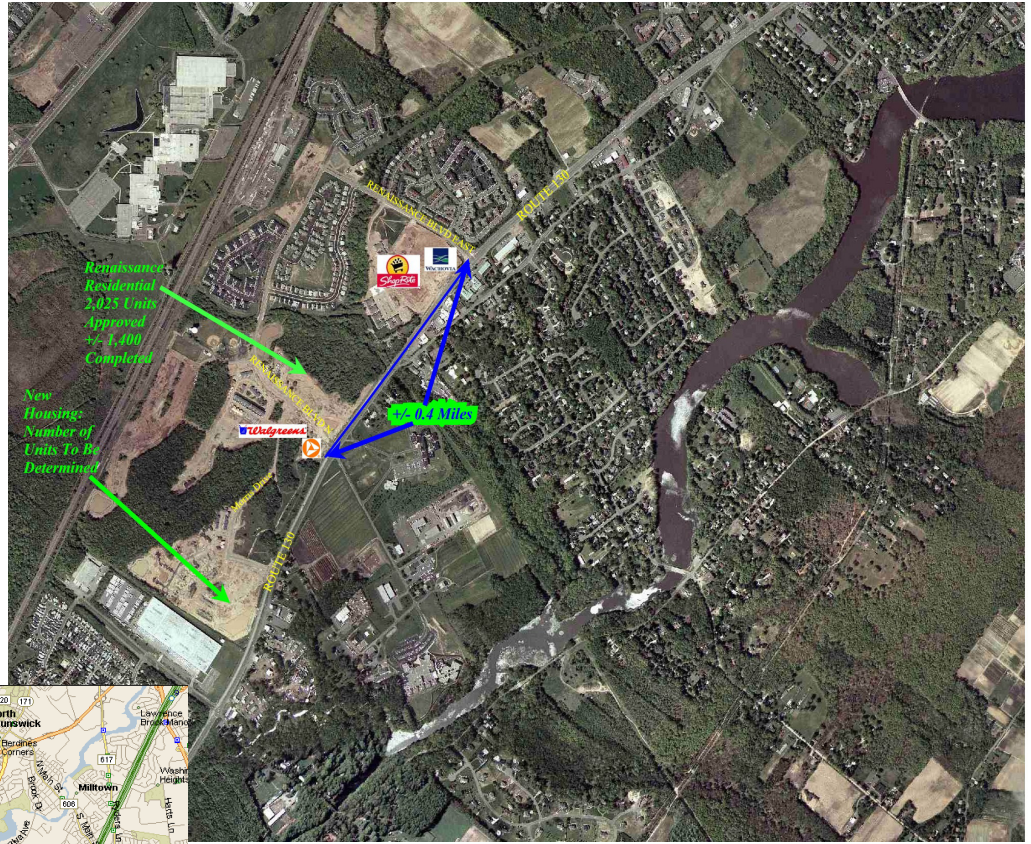

**Eagle American
Realty, Inc.**

**Route 130 & Renaissance Blvd.
North Brunswick, Middlesex County, NJ**

LEASED!

Building Size: +/- 3,200 Sq Ft

Comments:
LEASED!
Fully approved bank site.

All information is from sources deemed reliable but is not guaranteed and is subject to errors, omissions, change of price and / or terms, prior sale, lease or withdrawal without notice. Broker is not liable for the accuracy of any information provided herein, and all information should be independently verified prior to entering into any binding agreements.